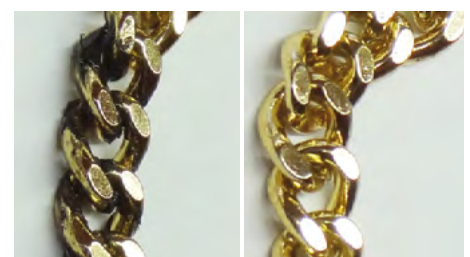

Removal of polishing pastes